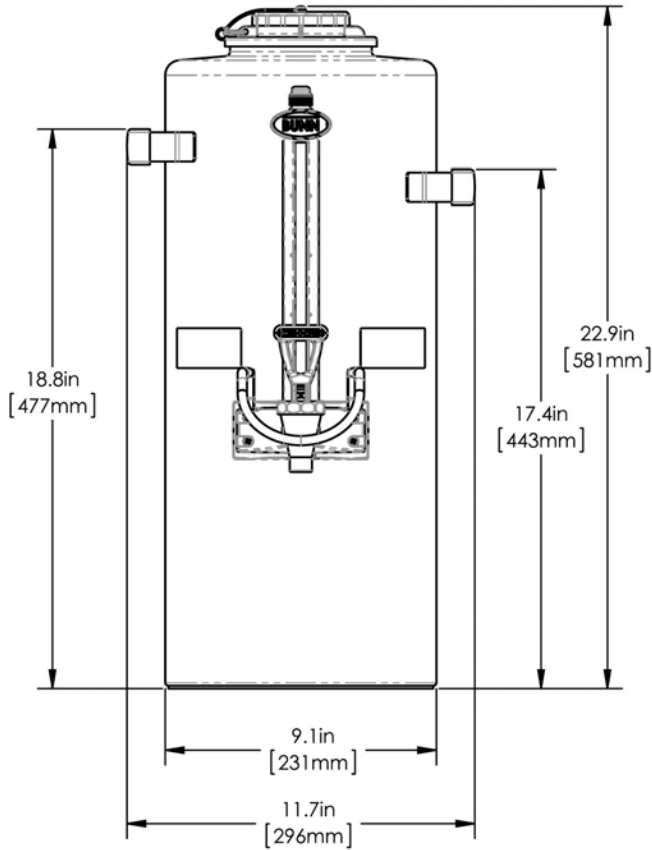

1.5Gal (5.7L) TITAN TF Server

Height: 22.9" Width: 11.7" Depth: 15.3"
(58.2cm) (29.7cm) (38.9cm)

- Brew-through lid with tethered cap
- Compatible with BUNN ThermoFresh® and Infusion Series® (tall) systems
- Fast flow faucet with heightened serving clearance allows for dispensing directly into large cups, decanters and thermal carafes
- Integrated sight gauge assembly allows for easy cleaning
- Durable all stainless steel construction
- Eco-friendly foam-insulated
- Offset handles allow servers to be placed next to each other
- Contemporary styling and wrap program for maximum merchandising

Product #: 46300.0000

Finish: Stainless

Additional Features

Holding Capacity

English	Metric
192 oz.	5.7 L

 **WARNING:**

BUNN® reserves the right to change specifications and product design without notice. Such revisions do not entitle the buyer to corresponding changes, improvements, additions or replacements for previously purchased equipment. For most current specifications and other info visit bunn.com.

Last Updated:
03/30/2023

	Unit			Shipping				
	Height	Width	Depth	Height	Width	Depth	Weight	Volume
English	22.9 in.	11.7 in.	15.3 in.	19.0 in.	14.9 in.	27.5 in.	9.555 lbs	4.498 ft ³
Metric	58.2 cm	29.7 cm	38.9 cm	48.3 cm	37.8 cm	69.9 cm	4.334 kgs	0.127 m ³