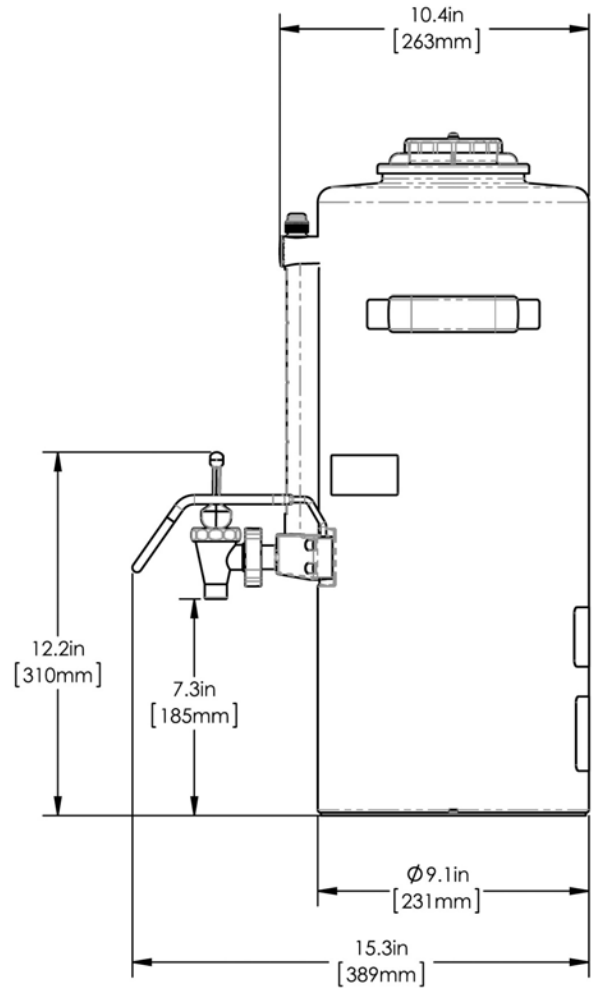

1.5Gal (5.7L) TITAN TF Server

Height: 22.9" Width: 11.7" Depth: 15.3"
(58.2cm) (29.7cm) (38.9cm)

- Brew-through lid with tethered cap
- Compatible with BUNN ThermoFresh® and Infusion Series® (tall) systems
- Fast flow faucet with heightened serving clearance allows for dispensing directly into large cups, decanters and thermal carafes
- Integrated sight gauge assembly allows for easy cleaning
- Durable all stainless steel construction
- Eco-friendly foam-insulated
- Offset handles allow servers to be placed next to each other
- Contemporary styling and wrap program for maximum merchandising

Product #: 46300.0000

Finish: Stainless

Additional Features

Holding Capacity

English	Metric
192 oz.	5.7 L

 **WARNING:**

BUNN® reserves the right to change specifications and product design without notice. Such revisions do not entitle the buyer to corresponding changes, improvements, additions or replacements for previously purchased equipment. For most current specifications and other info visit bunn.com.

Last Updated:
03/30/2023

	Unit			Shipping				
	Height	Width	Depth	Height	Width	Depth	Weight	Volume
English	22.9 in.	11.7 in.	15.3 in.	19.0 in.	14.9 in.	27.5 in.	9.555 lbs	4.498 ft ³
Metric	58.2 cm	29.7 cm	38.9 cm	48.3 cm	37.8 cm	69.9 cm	4.334 kgs	0.127 m ³