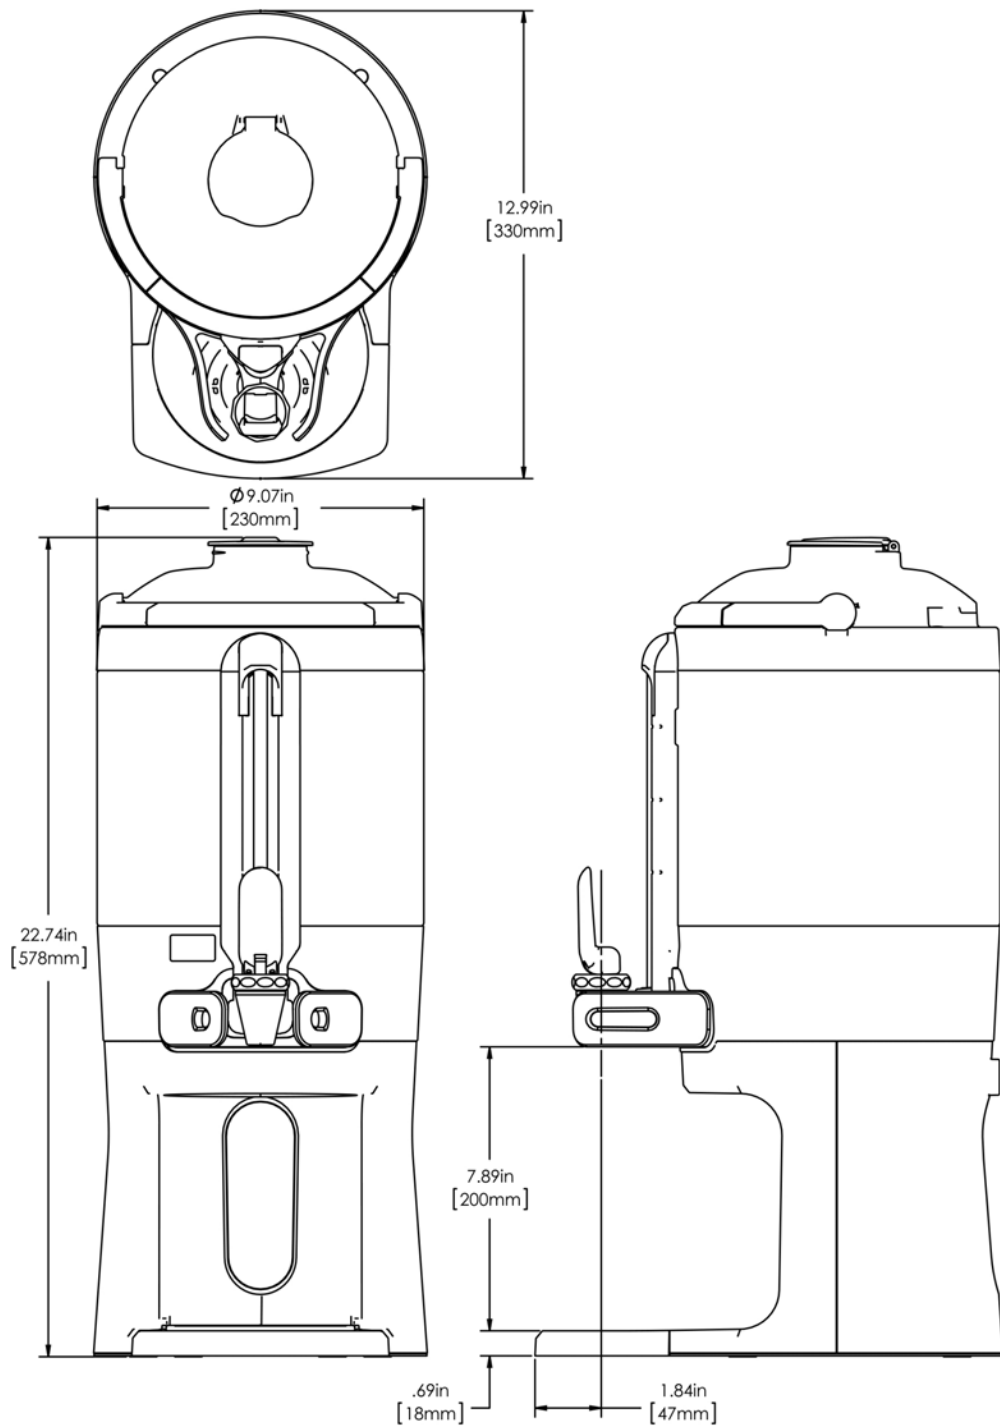

1.5Gal(5.7L) TF Srvr w/Base, MSG GEN3

Height: 22.7" Width: 9.2" Depth: 13.0"
(57.7cm) (23.4cm) (33.0cm)

- Vacuum insulated to keep coffee hot for hours
- Ideal for use with Twin or Single Infusion Series Brewers
- Brew-through design with flip lid cover
- Soft-grip bail handle for easy transportation
- Self-locking stand allows for multiple brewing and serving options
- Large cup clearance allows for dispensing into cups, decanters and thermal carafes
- Integrated sight gauge assembly allows for easy cleaning
- Sturdy aluminum faucet guard keeps faucet area clean and protected
- Drip tray is easily removed for cleaning or to provide extra clearance for dispensing into pitchers
- Fast flow faucet

Lid Color: Black

Handle: Bail Handle

Liner: Stainless Steel

Dispense: Lever Action

Additional Features

Holding Capacity

English	Metric
192 oz.	5.7 L

 **WARNING:**

Last Updated:
06/05/2023

	Unit			Shipping				
	Height	Width	Depth	Height	Width	Depth	Weight	Volume
English	22.7 in.	9.2 in.	13.0 in.	15.3 in.	11.9 in.	25.2 in.	14.300 lbs	2.654 ft ³
Metric	57.7 cm	23.4 cm	33.0 cm	38.7 cm	30.3 cm	64.0 cm	6.486 kgs	0.075 m ³